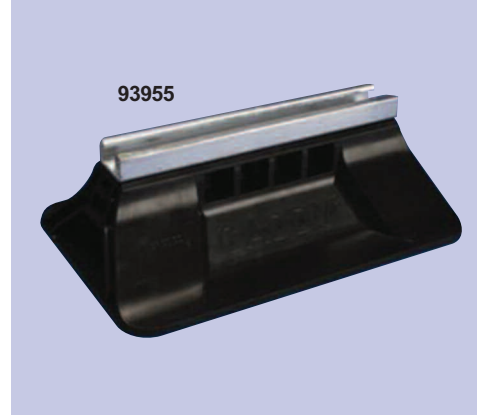

Rooftop Support Systems

MARS SERIES **939**

Caddy® Pyramid ST Series Rooftop Support

Caddy® Pyramid ST Series Rooftop Support is roof-friendly, high-quality, versatile and durable for roofing applications.

Features:

- Thermoplastic base is UV stabilized and weatherproof for long lasting
- Fixed-height mounting platform 4" off the roof surface and 10" of usable strut length, provides excellent load distribution
- Structurally engineered to support up to 1,000 lbs
- Hot-dipped galvanized finish
- Superior corrosion protection
- Supports the green building requirements, bases are made from recycled material and can contribute toward earning LEED credit

93955

MARS NO.	Mfg No.	Height	Length (1)	Length (2)	Width	Surface Area	MAX. Rec. Load
93955	RPS360400	4"	10"	12.5"	8"	94.3"	1,000 lbs.

* Max. recommended load at 10.6 psi roof loading. Contact project or roofing engineer for maximum allowable load on individual project roof system.

MARS Side Open Pullout Disconnect Boxes - NEMA 3R

The MARS Side Open Disconnect Boxes are contractor friendly and feature a unique side opening door, allowing easy access to the work area. The powder coated UV rated finish provides superior esthetics and greater longevity. The patented "finger safe" pullout section prevents accidental contact with electrodes. Easy to remove knockouts and a secure locking mechanism are also featured. This Pullout Disconnect Box is the ideal choice for the busy contractor.